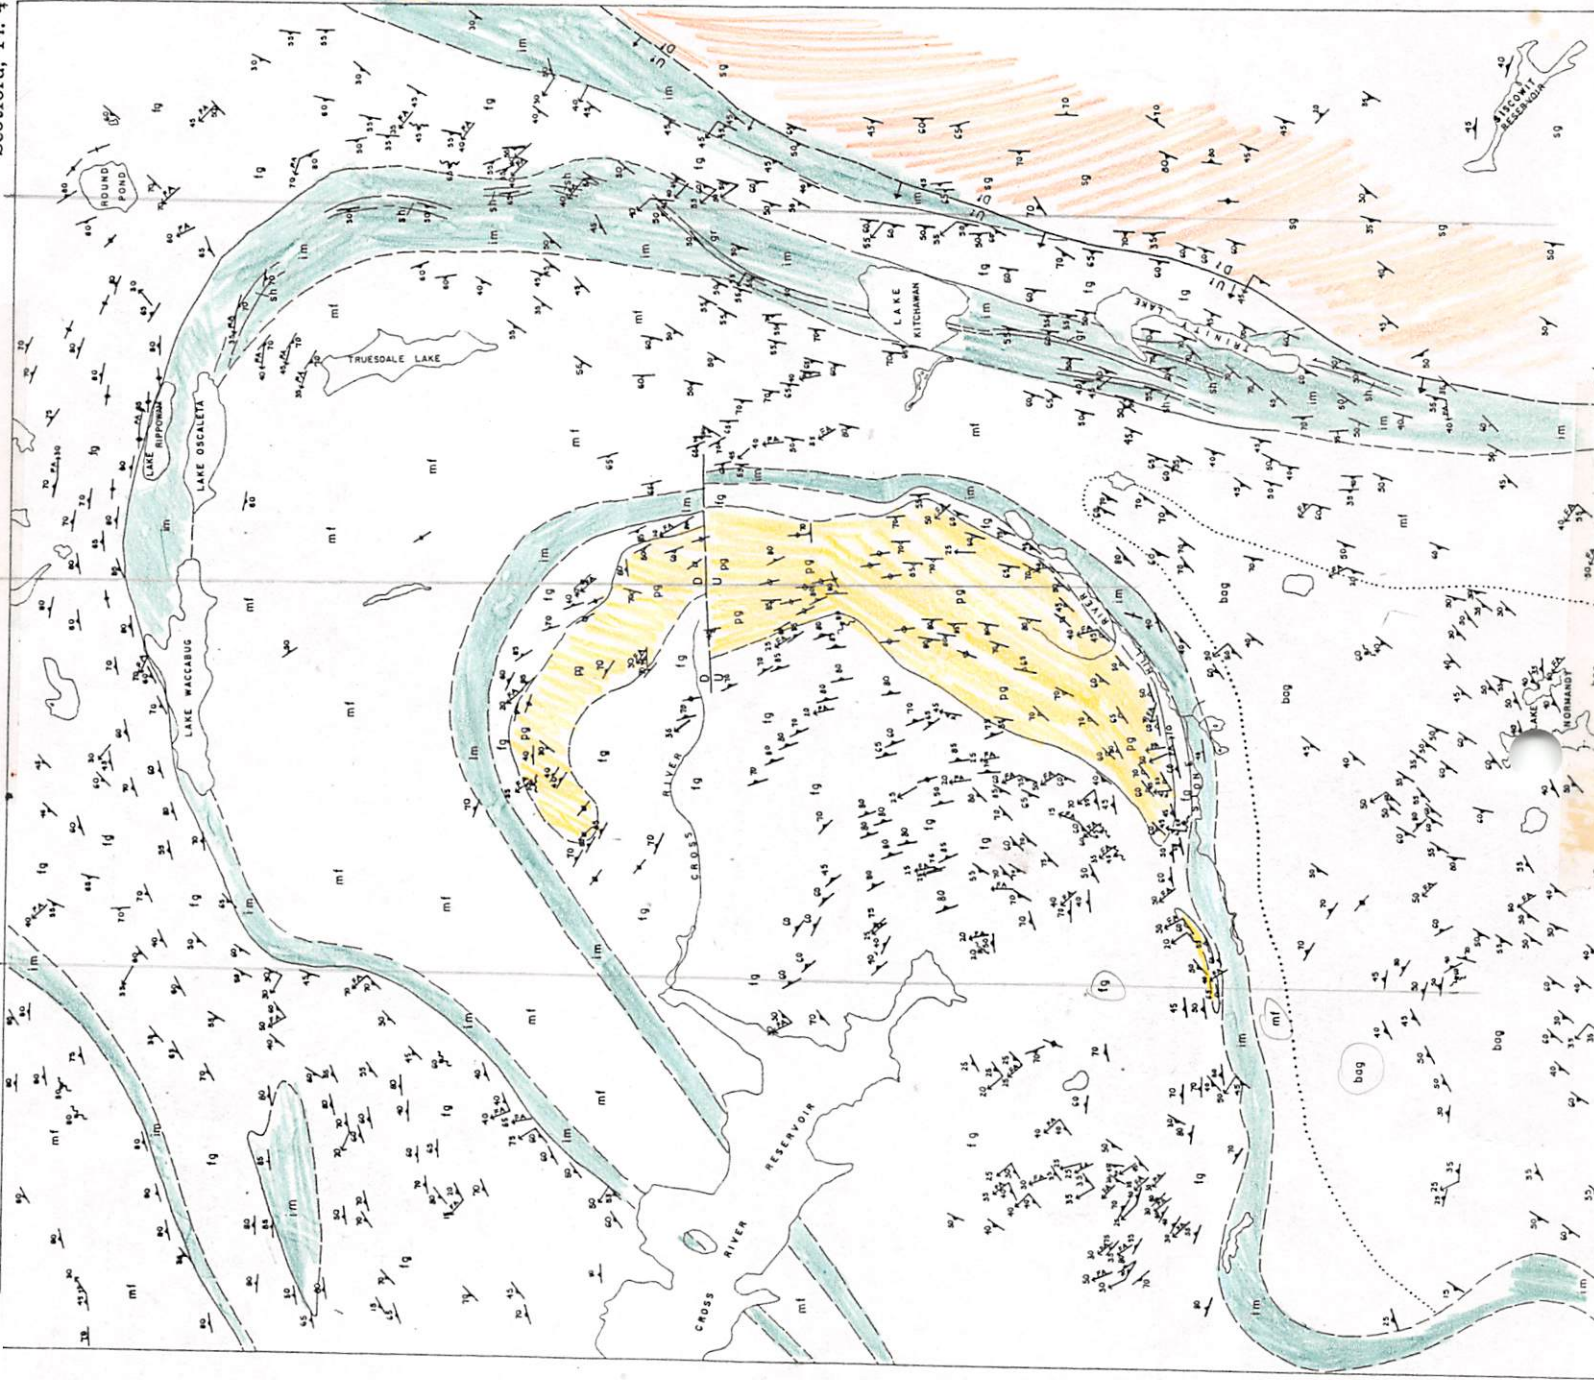

LEGEND

STRUCTURAL SYMBOLS

- Foliation in the Inwood marble
- Flow foliation
- Foliation in the schists and gneisses
- Foliation and lineation
- Foliation and fold axis
- Strike of foliation distorted
- Fault

CONTACTS

- Accurate
- Approximate
- Gradational

FORMATION SYMBOLS

- sg Siscowit granite
- pg Poundridge granite
- bag Bedford augan gneiss
- mf Manhattan formation
- im Inwood marble
- gr granitized unit in Inwood marble
- sh schist or gneiss unit in Inwood marble
- fg Fordham gneiss

Scale in miles

Method of
 flakes:
 mining
 Jap, p. 325-
 plagioclase
 Am.
 evolution
 America
 plagioclase
 V.
 igneous
 Graw-
 1954,
 man
 min-
 y and
 H₂O
 clases: